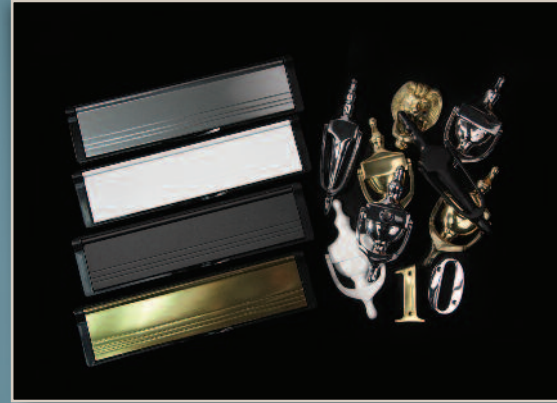

Accessories

A wide range of door furniture is available in a choice of white, black, gold & chrome colour options.